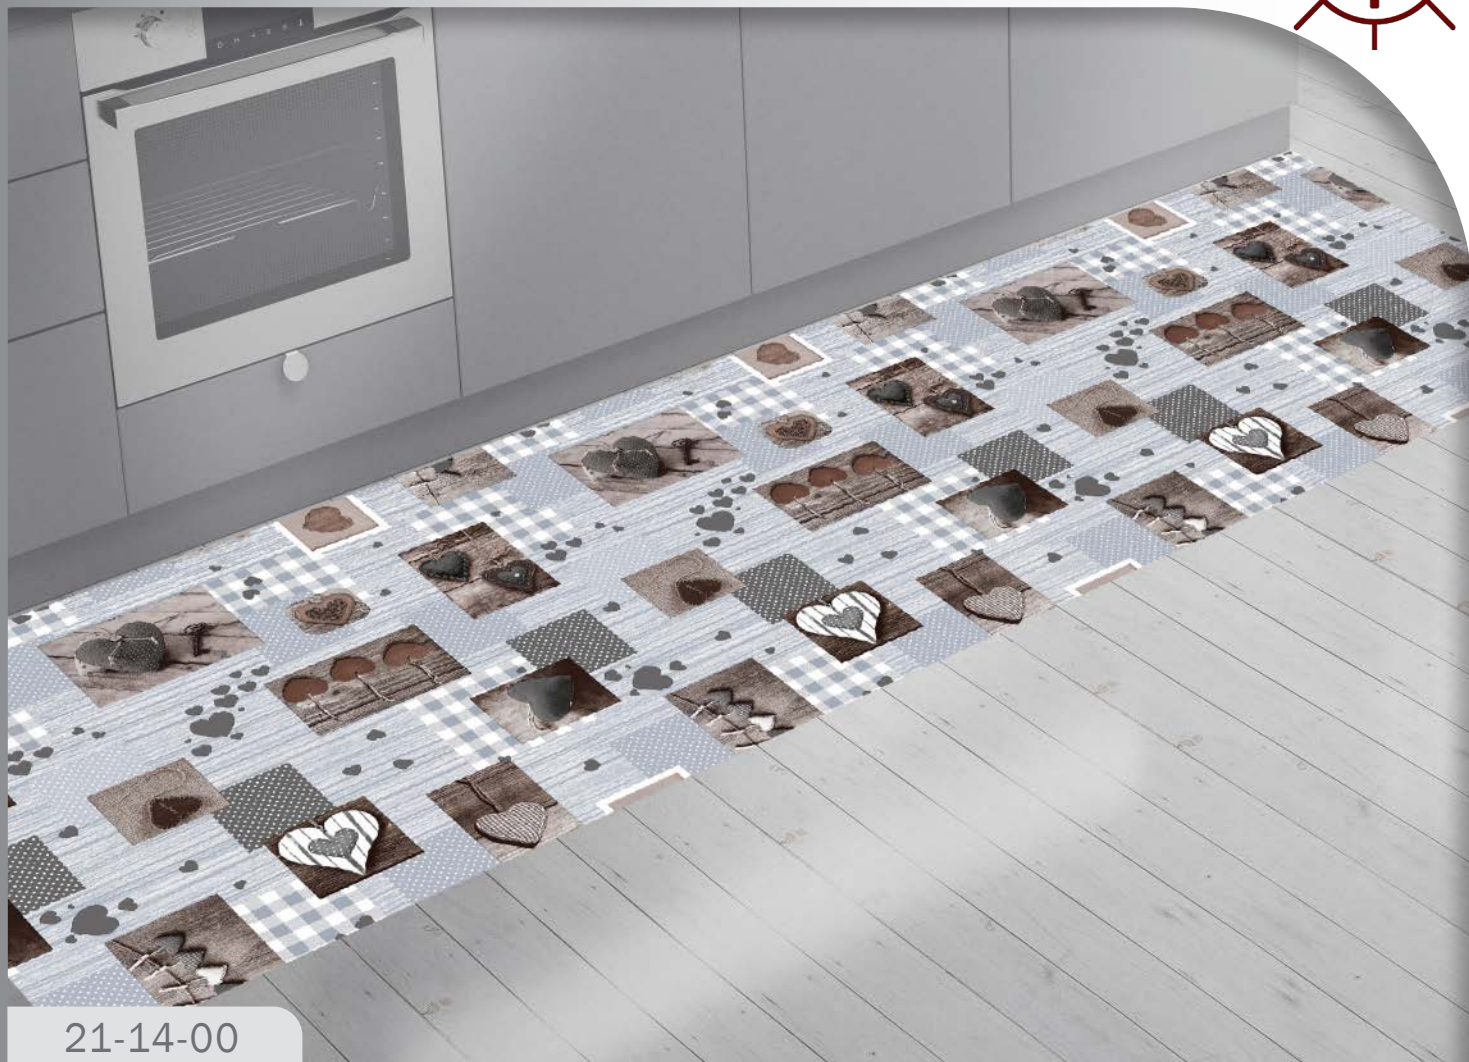

DantoTex - Rugs - Runners Collection 2023

21-14-00