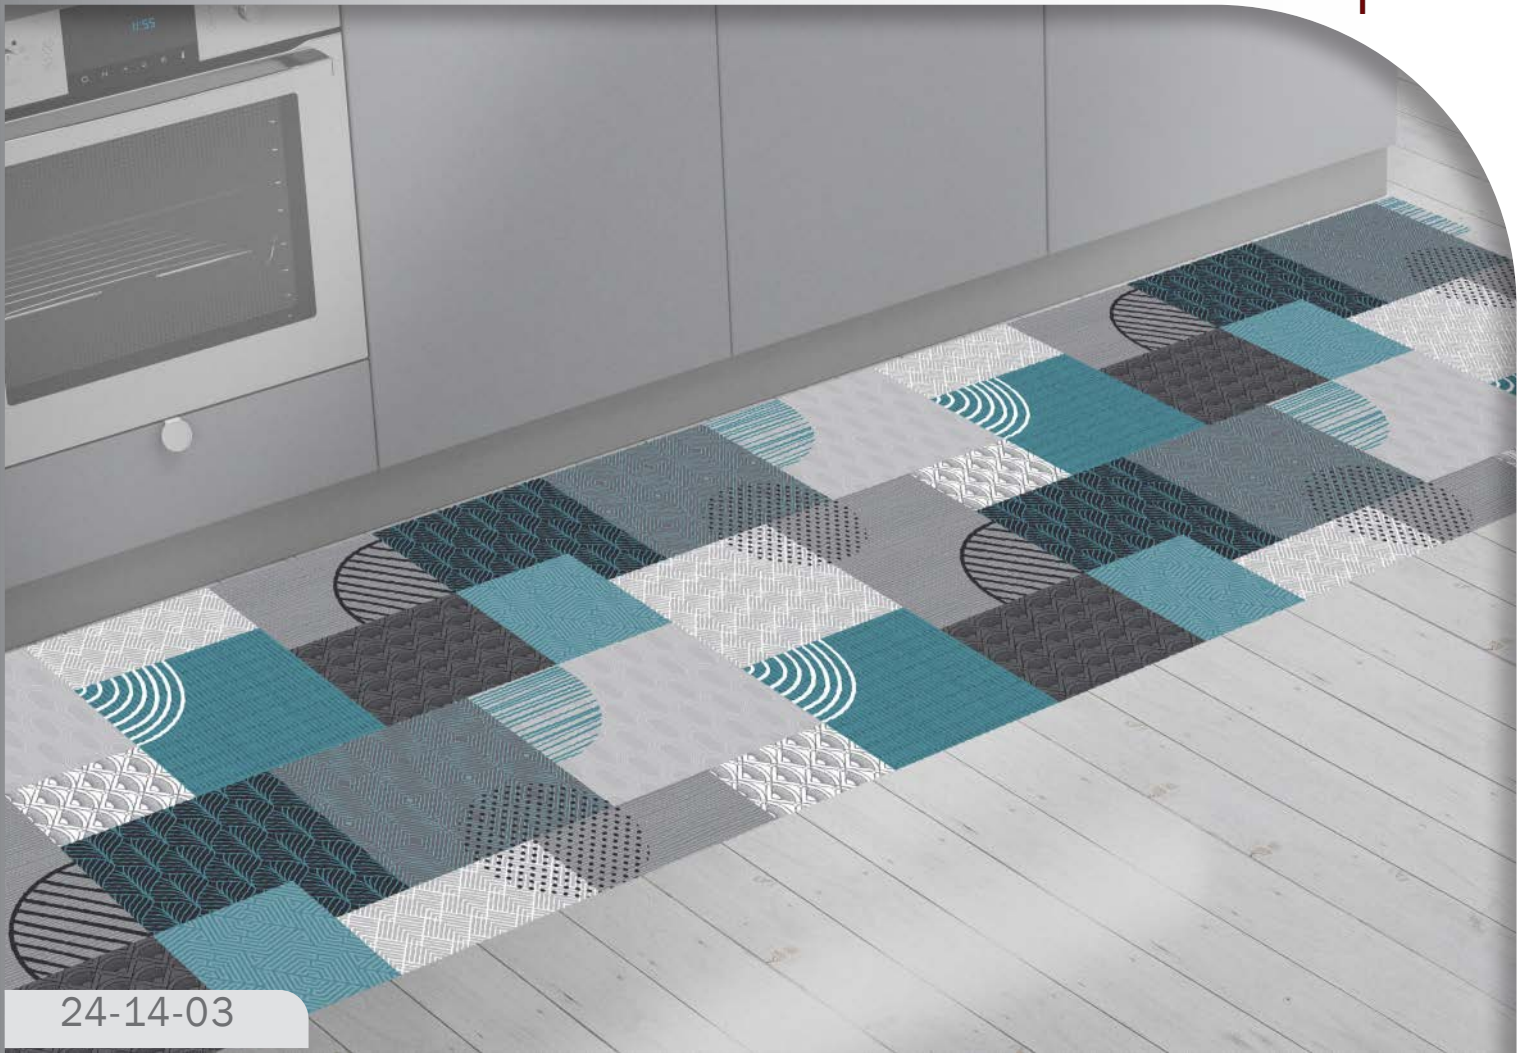

DantoTex - Rugs - Runners Collection 2023

- #100: PVC one layer, 1mm 1,5Kg\m2.
- #200: PVC foam one layer, 2mm 1,2Kg\m2.
- #300: PVC foam two layers, 3,5mm 1,6Kg\m2.
- #500: Recycled Rubber Backing + non-woven polyester 3,5mm

Digital Printing   Stampa Digitale

Available Size		Misure Disponibili		
Size	Box Pcs.	Box Kg.		
Misura		#100	#300	#500
40*60 Cm.	36	16,50	15,00	14,50
45*75 Cm.	36	21,00	19,00	17,80
50*75 Cm.	24	15,50	14,00	13,40
50*80 Cm.	24	16,50	15,00	14,50
50*100 Cm.	24	21,00	19,00	17,80
50*110 Cm.	12	12,00	11,00	10,50
55*140 Cm.	12	16,50	15,00	15,00
55*190 Cm.	12	22,00	20,00	19,00
100*140 Cm.	6	15,50	14,00	13,40
135*190 Cm.	4	1,80	17,00	16,20
50Cm. * 20MT.	1	Only for #100 #200 #500		
65Cm. * 15MT.	1	Solo per #100 #200 #500