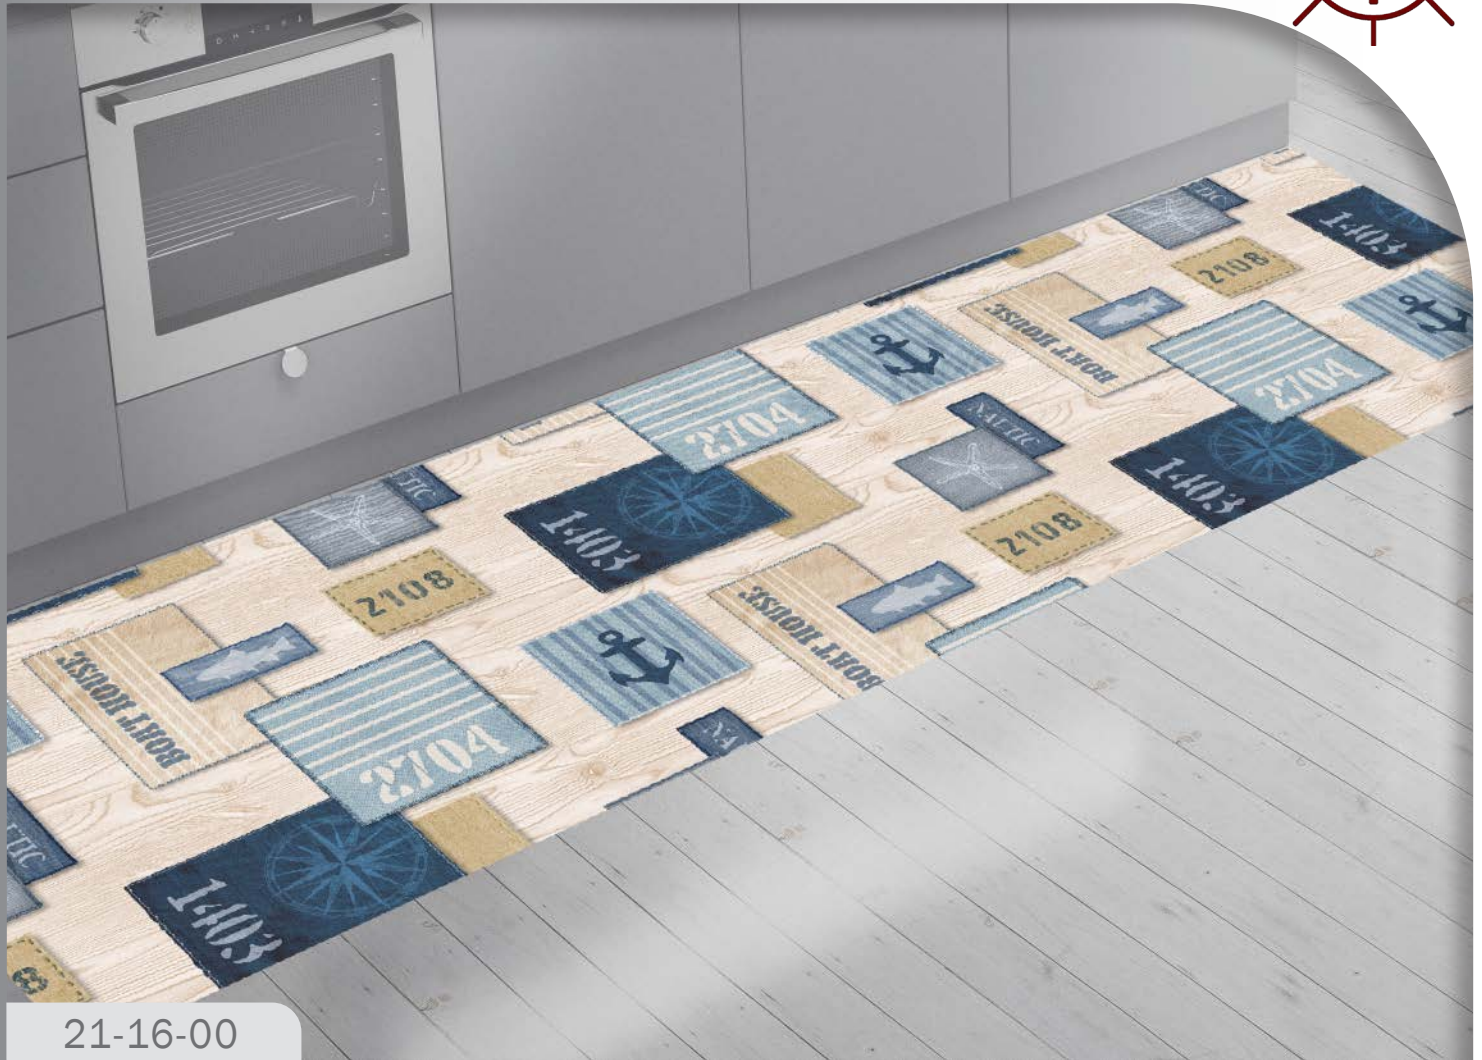

DantoTex - Rugs - Runners Collection 2023

21-16-00