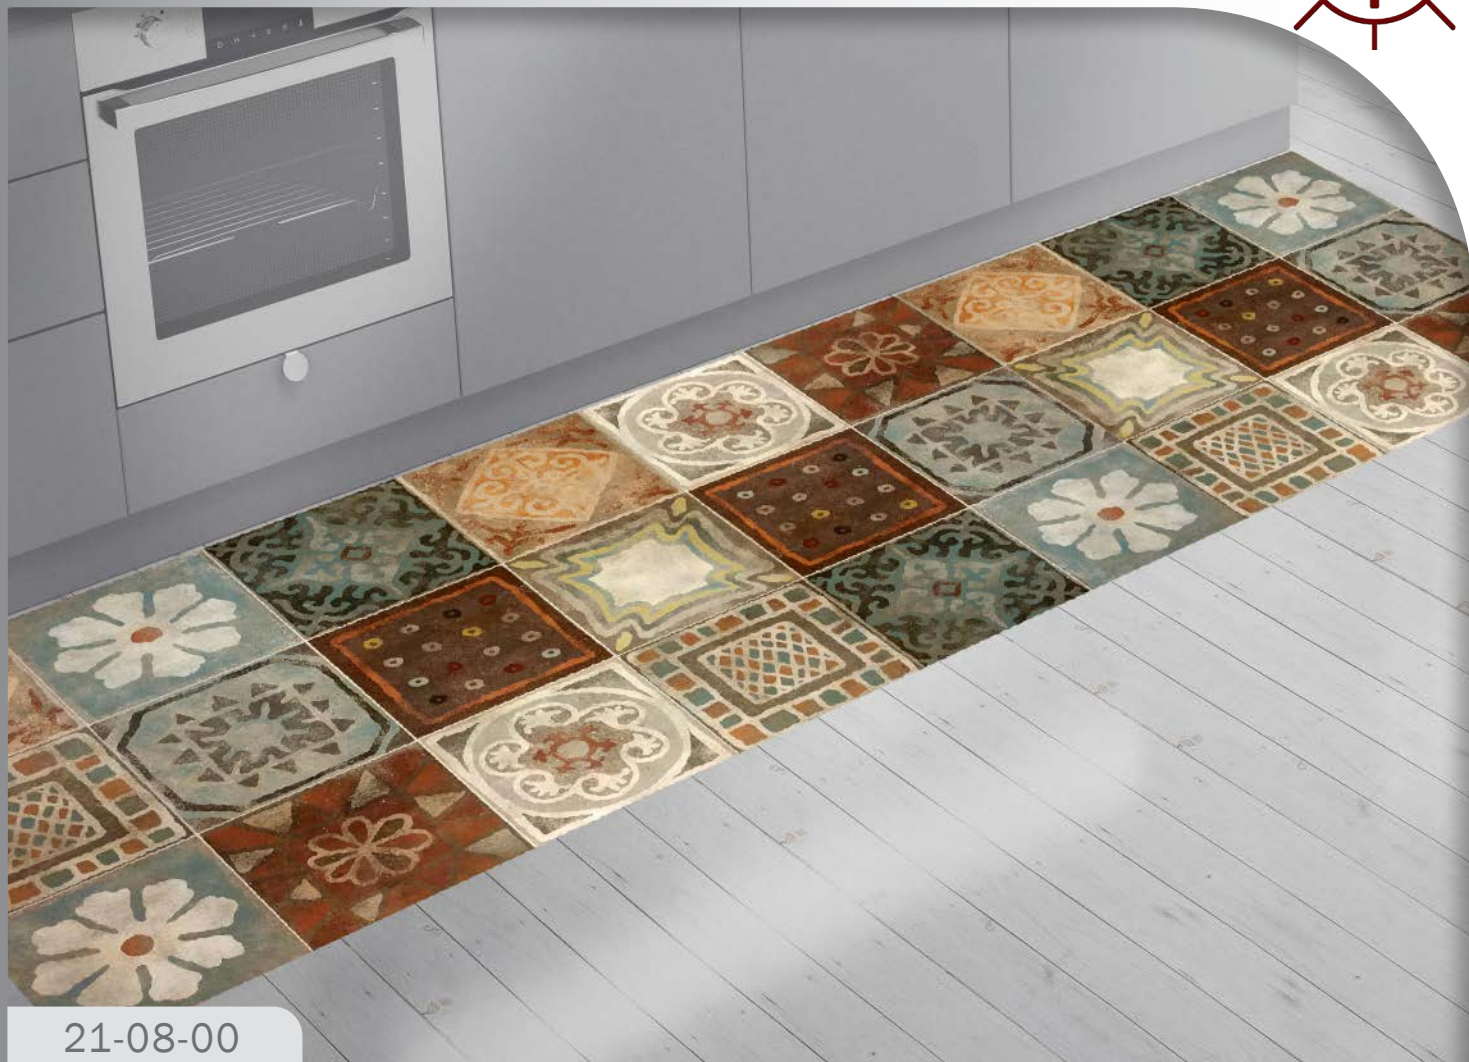

DantoTex - Rugs - Runners Collection 2023