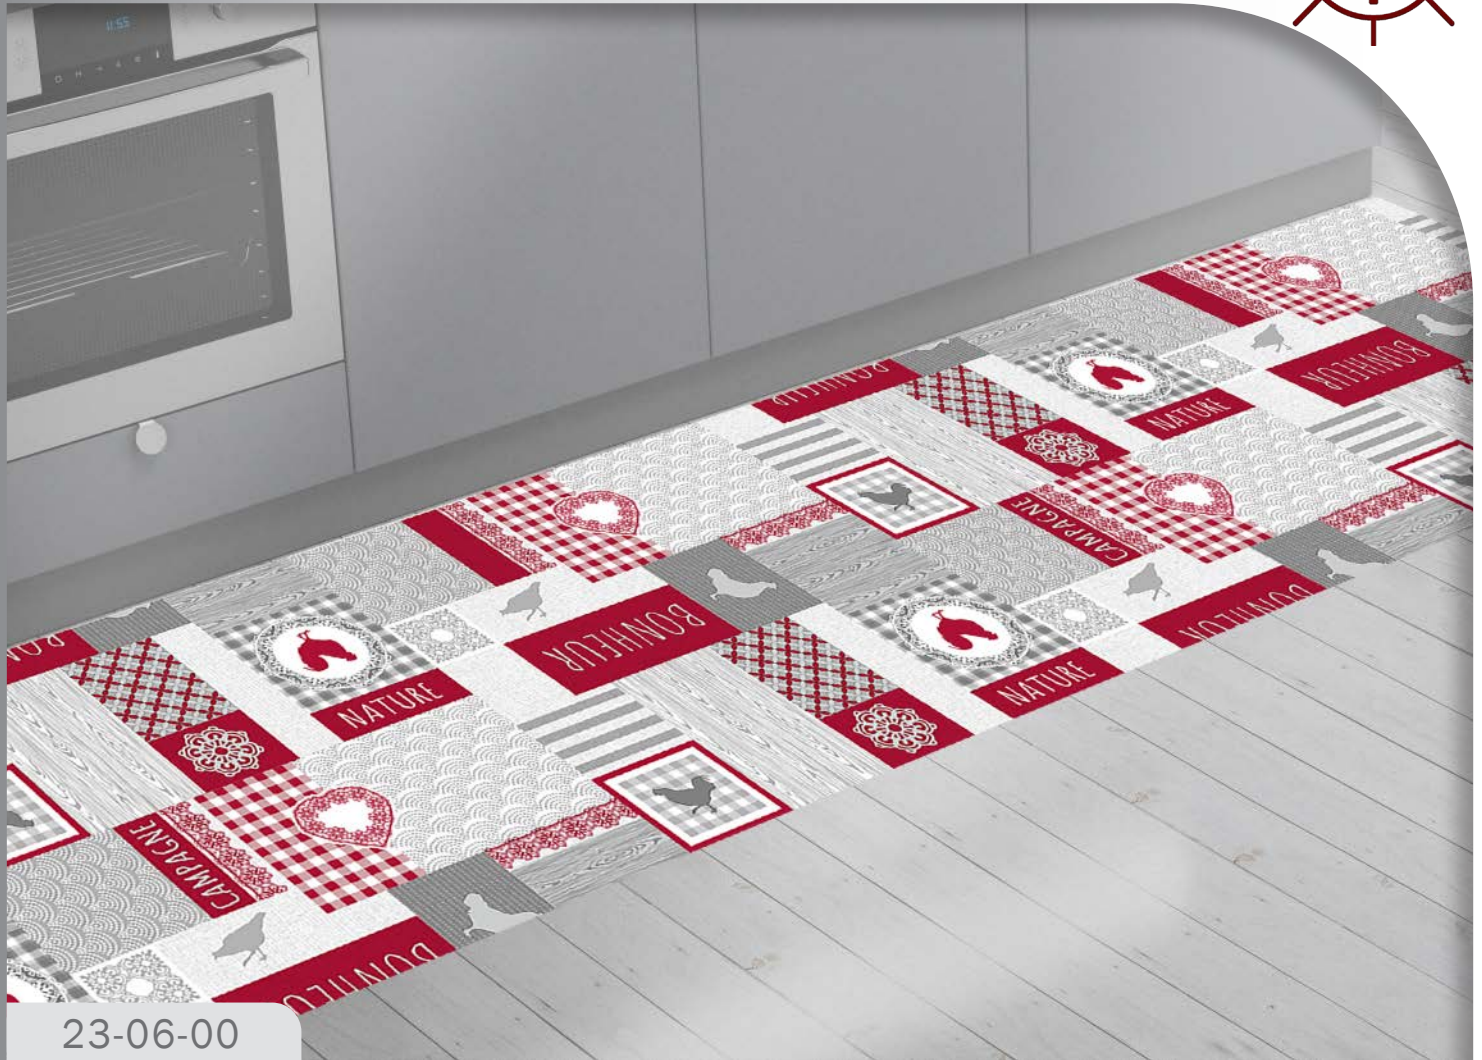

DantoTex - Rugs - Runners Collection 2023