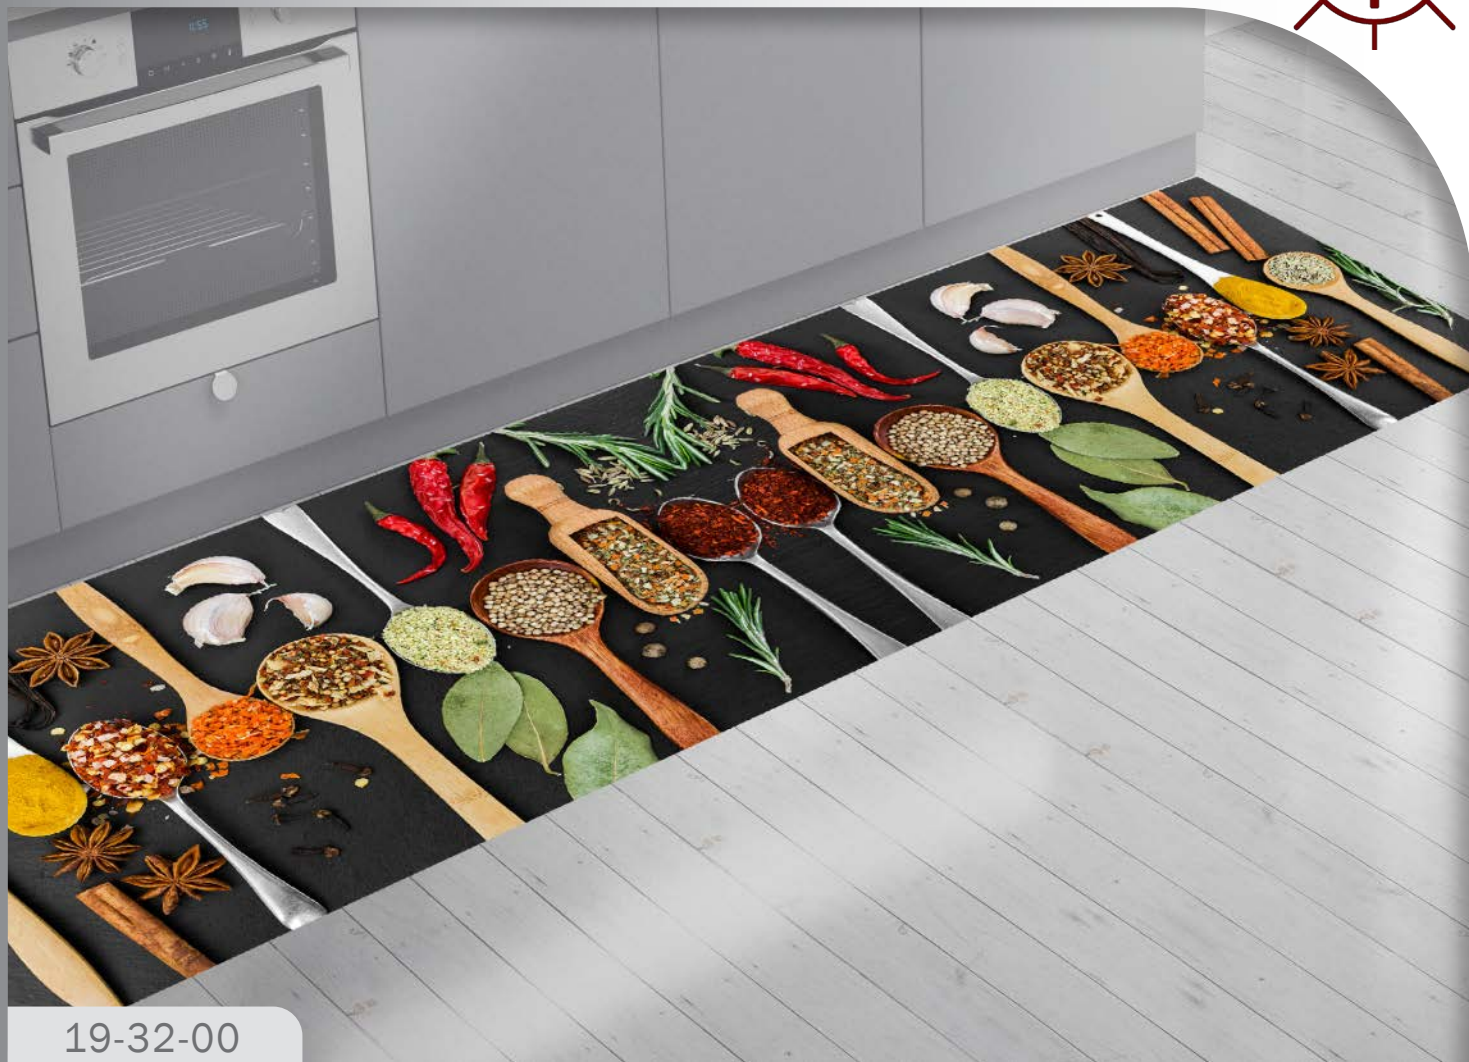

DantoTex - Rugs - Runners Collection 2023